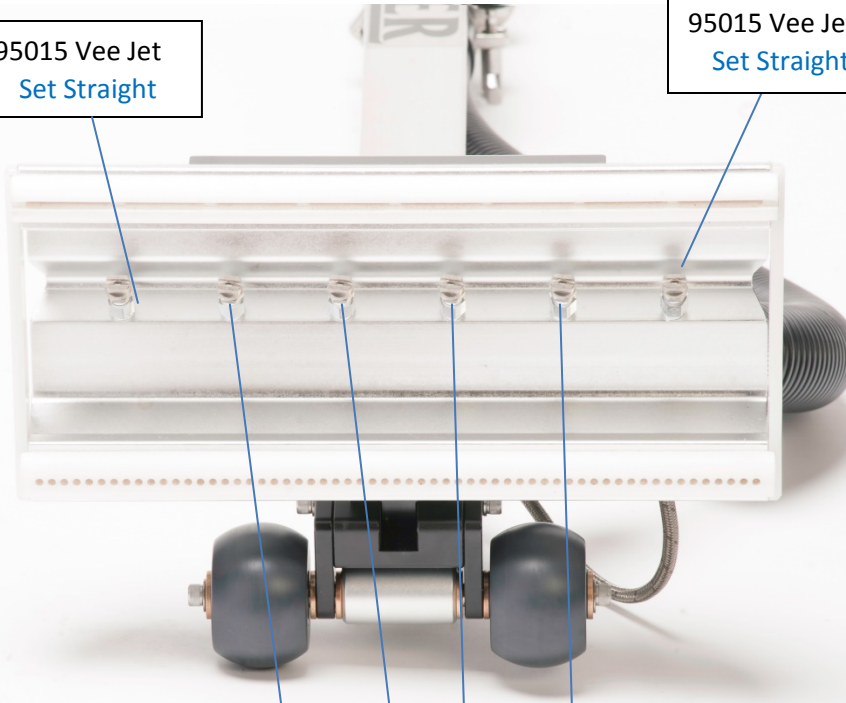

## JET PLACEMENT

15" ZIPPER WAND, 9 FLOW

95015 Vee Jet  
Set Straight

95015 Vee Jet  
Set Straight

110015 Vee Jets

Slightly turn middle jets in the same direction, so the spray pattern does not collide.

Please call if you have any questions.